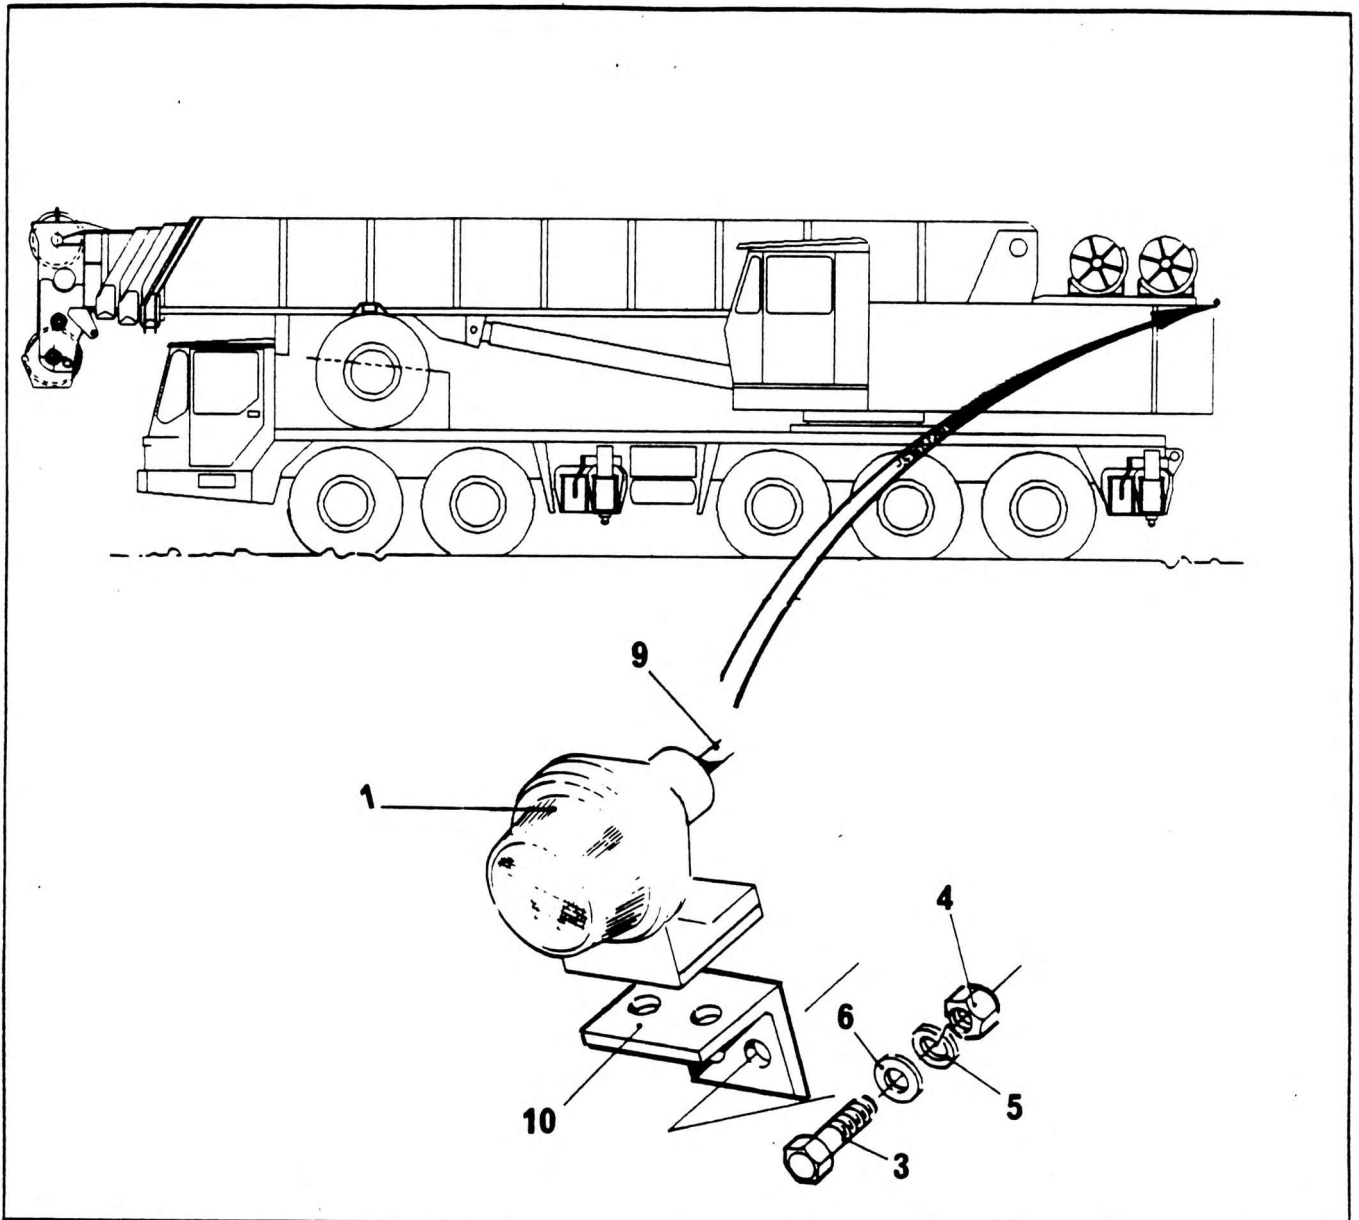

LAMP ASSEMBLY - END OUTLINE MARKER

NO.	PART NO.	QTY.	DESCRIPTION	NO.	PART NO.	QTY.	DESCRIPTION
1 +	8737189	2	Lamp Marker Flexible Red 24 Volt				
3	7045101	8	Screw M6 x 12 Long				
4	7069102	4	Nut M6				
5	7067214	8	Washer Spring M6				
6	7066536	8	Washer Plain M6				
9	8-977-222200	1	Cable Twin x 500cm				
10	6-184-990956	2	Bracket Overhang Light				